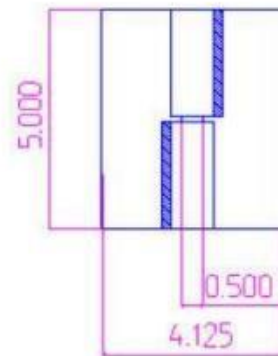

5" x 4 1/8" Carbon Steel Heavy Duty Hinges

Model Number: 2500LH

Price: \$ 245

- Maximum Door Weight: 1,000 LBS
- Maximum Radial Load: 400 LBS
- Approx Width: 4 1/8"
- Height: 5"
- Leaf Thickness: 3/8"
- Weight: 4 LBS
- Mount: Weld On
- Material Type: Carbon Steel