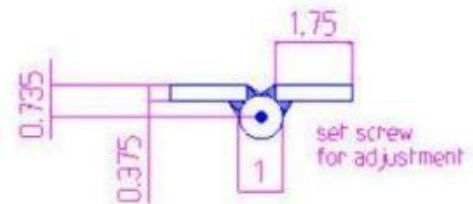

5" x 4 1/8" Carbon Steel Heavy Duty Hinges

Model Number: 2500LH

Price: \$ 245

- Maximum Door Weight: 1,000 LBS
- Maximum Radial Load: 400 LBS
- Approx Width: 4 1/8"
- Height: 5"
- Leaf Thickness: 3/8"
- Weight: 4 LBS
- Mount: Weld On
- Material Type: Carbon Steel